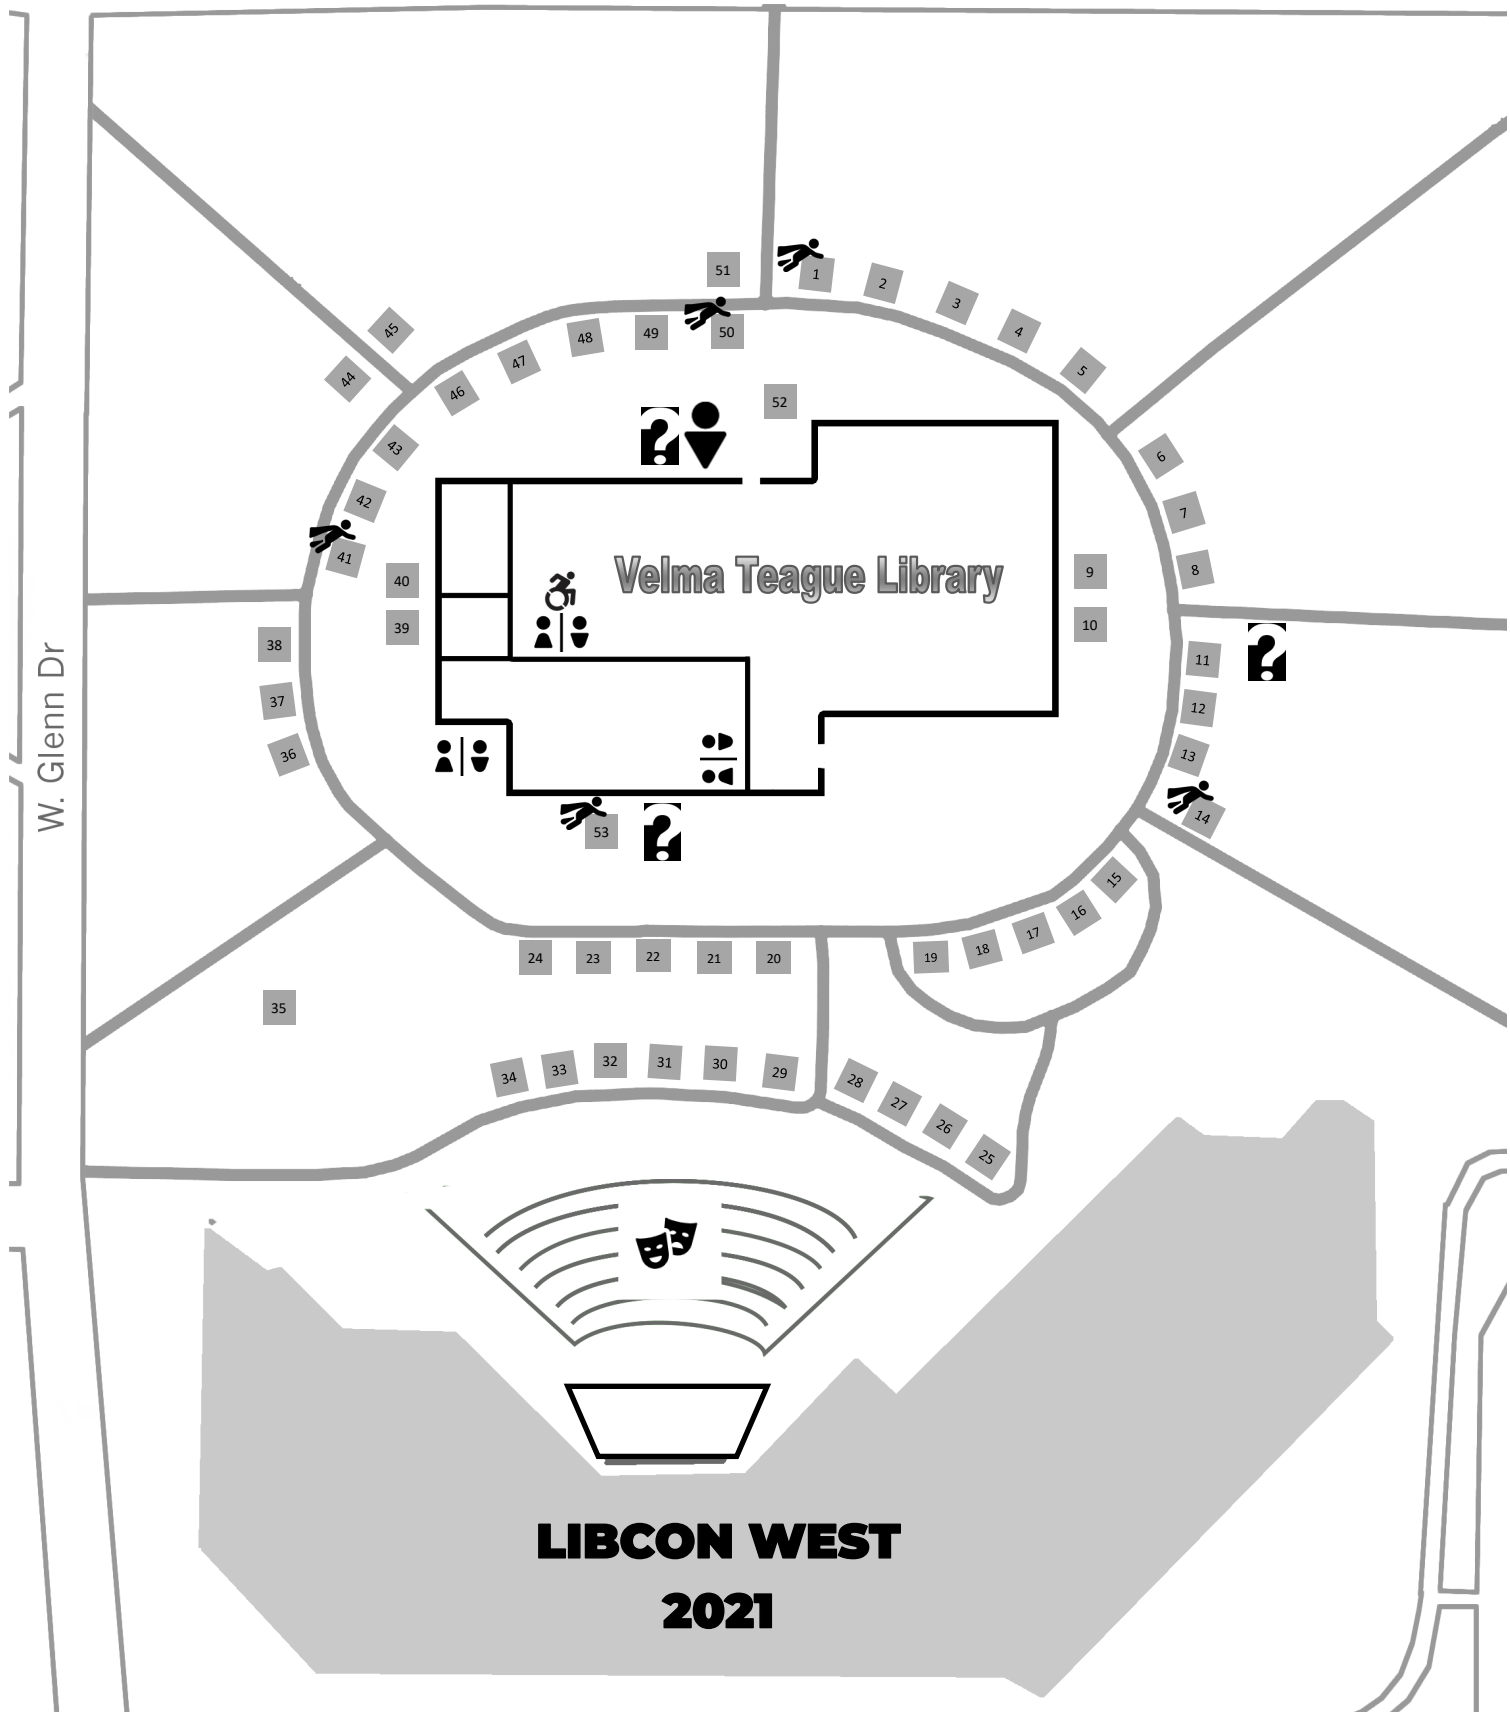

# Map Key

-  Registration
-  Information and Prize Drawing Entry

-  Youth Craft
-  Amphitheater Programs

-  Vendor/Exhibitor
-  Restrooms

N 58th Ave

W. Glenn Dr

Velma Teague Library

**LIBCON WEST  
2021**

Table Number	Business Name
1	Super Ladies Foundation ( <b>Youth Craft</b> )
2	Glendale Police Community Action Team
3	Awkward Dino Creations
4	ScorpionStarArts
5	Crystalline Creates
6	Adriano Carreon
7	American Vintage Comics
8	Anime+ Yuma
9	Ken's Buttons
10	Adrian Empire, Kingdom of Umbria
11	Southwest Costumers Guild
12	Dragon & Wolf Designs
13	The Toy Box
14	DREAD Fleet ( <b>Youth Craft</b> )
15	MADgical Productions LLC
16	Pink Beach
17	Quantum Leaps LLC
18	The United Federation of Phoenix
19	Justice League Arizona
20	Historic Downtown Glendale Merchants Assoc.
21	Mudslap565/Joselyn565
22	Drawn to Comics
23	Tucson Ever After
24	Jeff Pina Writes and Draws Stuff
25	Duncan's Books and More
26	Royal Manticorian Navy
27	FairyTale Penguin, LLC
28	If Cats Had Thumbs
29	Jeff Ellison Art
30	CVRBOY
31	SciFi Cards
32	AZ Ghost Tours
33	Art of Magic and Mischief
34	Games Collectables and More
35	AZ Cosplay Team
36	Palamaran Adventures LLC
37	Phoenix Ghostbusters
38	Five Smiling Fish Publications
39	Glendale Economic Development
40	Glendale Parks & Recreation
41	Giving a Little Arizona Magic ( <b>Youth Craft</b> )
42	Tam Chronin
43	Umbrella Corporation Arizona Hive
44	Justice Comics
45	405th Infantry Division
46	Kimura Anime LLC
47	Vukusich Illustration
48	Triple Jeopardy Productions